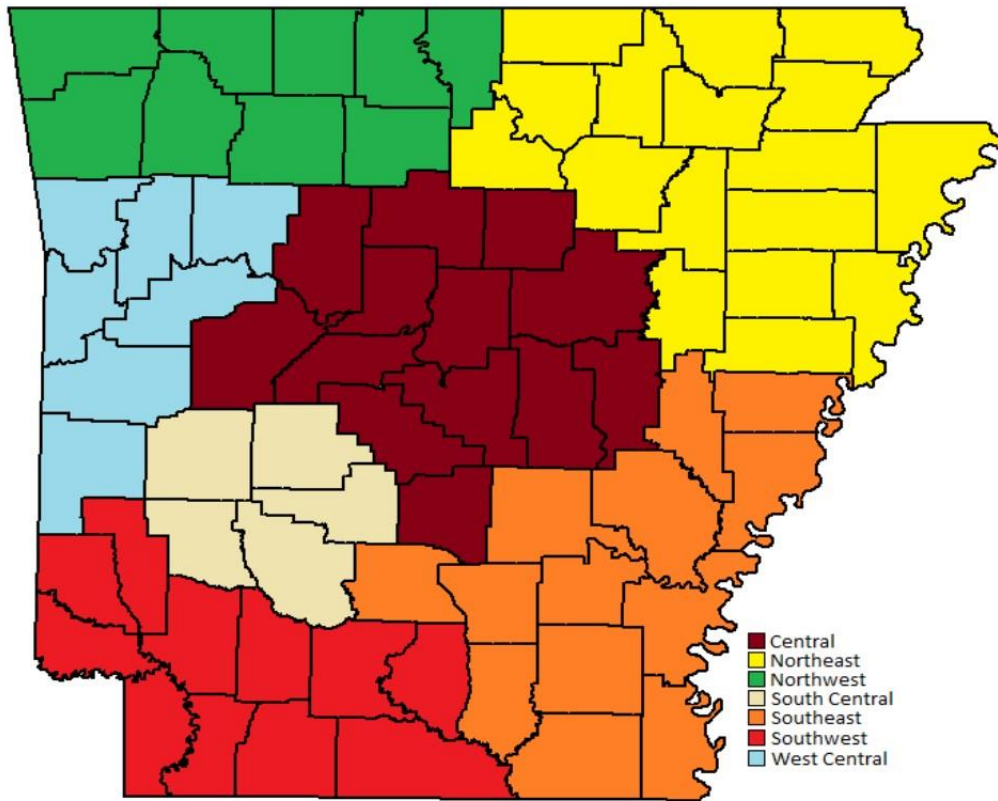

STATE RATING AND SERVICE AREAS

Arkansas Counties by Region

Central Rating Area 1	Cleburne Lonoke Pulaski Yell	Conway Perry Saline	Faulkner Pope Van Buren	Grant Prairie White
Northeast Rating Area 2	Clay Fulton Jackson Randolph Woodruff	Craighead Greene Lawrence Sharp	Crittenden Independence Mississippi St. Francis	Cross Izard Poinsett Stone
Northwest Rating Area 3	Baxter Madison Washington	Benton Marion	Boone Newton	Carroll Searcy
South Central Rating Area 4	Clark Pike	Garland	Hot Spring	Montgomery
Southeast Rating Area 5	Arkansas Cleveland Jefferson Phillips	Ashley Dallas Lee	Bradley Desha Lincoln	Chicot Drew Monroe
Southwest Rating Area 6	Calhoun Lafayette Ouachita	Columbia Little River Sevier	Hempstead Miller Union	Howard Nevada
West Central Rating Area 7	Crawford Scott Polk	Franklin Sebastian	Johnson	Logan